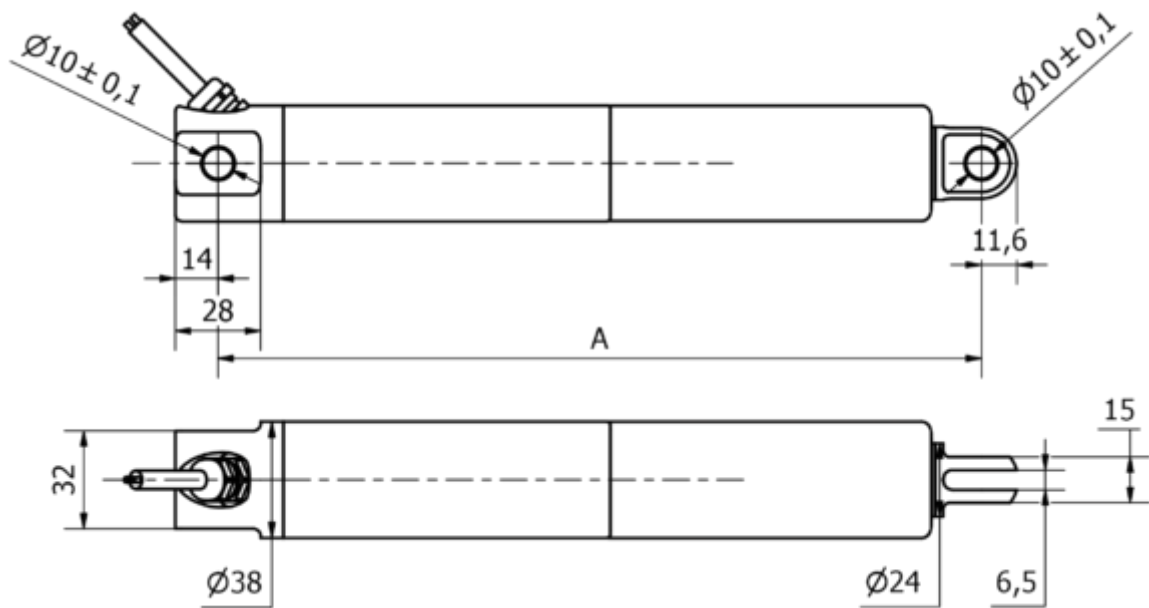

Data Sheet

Article number: 8A38225004003LCNLSN0

Description: KLEEl ine38, 250mm, 400N, 14 mm/s, Aluminium black RAL9005, IP66
24 VDC, 3 m. cable, Limit Switch, Clevis

Measures

A	= 200 + slaglængde/stroke
Cable length	= 3 m
Load speed mm/s	= 14 mm/s
Option	= Limit switch
Stroke (mm)	= 250
Voltage	= 24 V